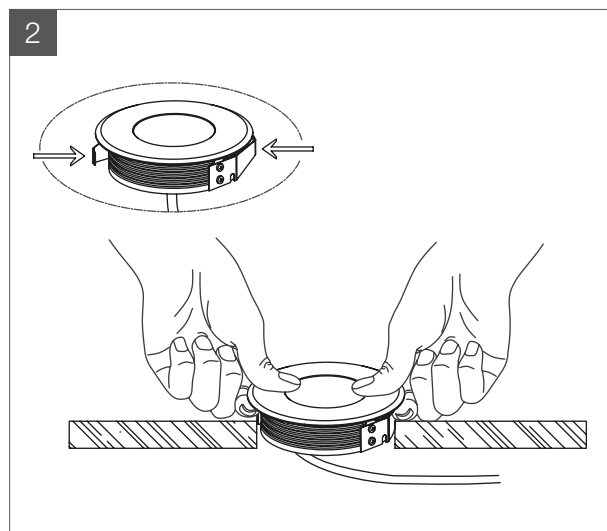

2. INSTALLATION

NL

WAARSCHUWING: Mag alleen door gekwalificeerde personen worden geïnstalleerd, die de geldende normen en voorschriften naleven. Wij willen eraan herinneren dat de koper en de installateur geheel verantwoordelijk en aansprakelijk zijn wat betreft de beslissing om producten in een omgeving te installeren die aan de normen en voorschriften voldoet. Wij verzoeken u de instructies te lezen alvorens met de installatie te beginnen, het product aan de stroom aan te sluiten of te gebruiken. Wij kunnen niet aansprakelijk worden gesteld voor producten die op verkeerde wijze worden gebruikt of niet conform zijn geïnstalleerd. De apparaten mogen niet worden gewijzigd, ook al betreft het slechts een gedeeltelijke wijziging; gebeurt dit toch dan vervalt de garantie.

BELANGRIJK: Voor installatie of onderhoud moet de elektriciteit altijd worden uitgezet.

1. TECHNISCHE SPECIFICATIES

Ingangsspanning: 24 VDC

Bedrijfstemperatuur: - 20 / + 40°

Installatie: enkel in inbouwuitvoering voor terras met ventilatie, wordt met connectoren IP68 geleverd.

Materiaal: Body in tegen corrosie behandeld aluminium (bestand tegen 1000 u blootstelling aan zoute nevel), flens rvs 316L, gehard glas